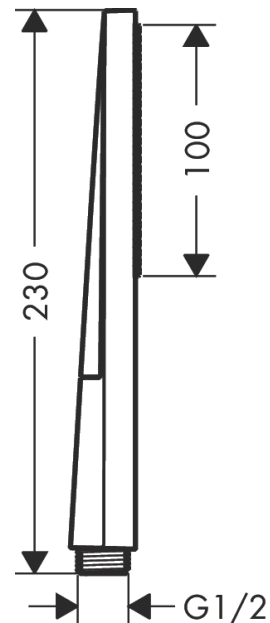

Pulsify E

Baton hand shower 100 1jet EcoSmart

Finish: **Brushed Bronze** Article Number: **24320140**

Description

product features

- shower head size: 100 x 25 mm
- spray type: PowderRain
- maximum flow rate at 3 bar: 8 l/min
- minimum flow pressure: 0,8 bar
- with internal water conduction
- rinseable sieve insert
- connection thread G ½
- suitable for continuous flow water heaters
- EU taxonomy: max. 8 l/min - Do No Significant Harm (DNSH)

Technology

Design awards

Product image

Scale drawing

Flowchart

Pulsify E
Baton hand shower 100 1jet EcoSmart
Finish: **Brushed Bronze** Article Number: **24320140**

Exploded Drawing

Year of production: >04/23

Pulsify E
Baton hand shower 100 1jet EcoSmart
 Finish: **Brushed Bronze** Article Number: **24320140**

Spare part list

Year of production: >04/23

Pos.	Description	Article Number	PC	PU
1	filter	92672000	2	1
2	seal	98058000	1	1