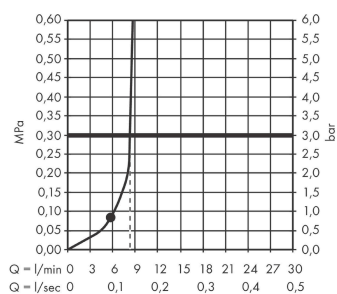

Pulsify E

Baton hand shower 100 1jet EcoSmart

Finish: **Brushed Bronze** Article Number: **24320140**

Description

product features

- shower head size: 100 x 25 mm
- spray type: PowderRain
- maximum flow rate at 3 bar: 8 l/min
- minimum flow pressure: 0,8 bar
- with internal water conduction
- rinseable sieve insert
- connection thread G ½
- suitable for continuous flow water heaters
- EU taxonomy: max. 8 l/min - Do No Significant Harm (DNSH)

Technology

Design awards

Product image

Scale drawing

Flowchart

Pulsify E
Baton hand shower 100 1jet EcoSmart
Finish: **Brushed Bronze** Article Number: **24320140**

Exploded Drawing

Year of production: >04/23